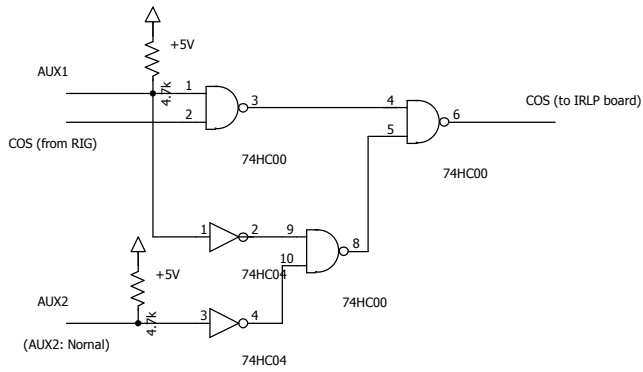

IRLP cos controller

Satoshi Yasuda 7m3tjz/ad6gz